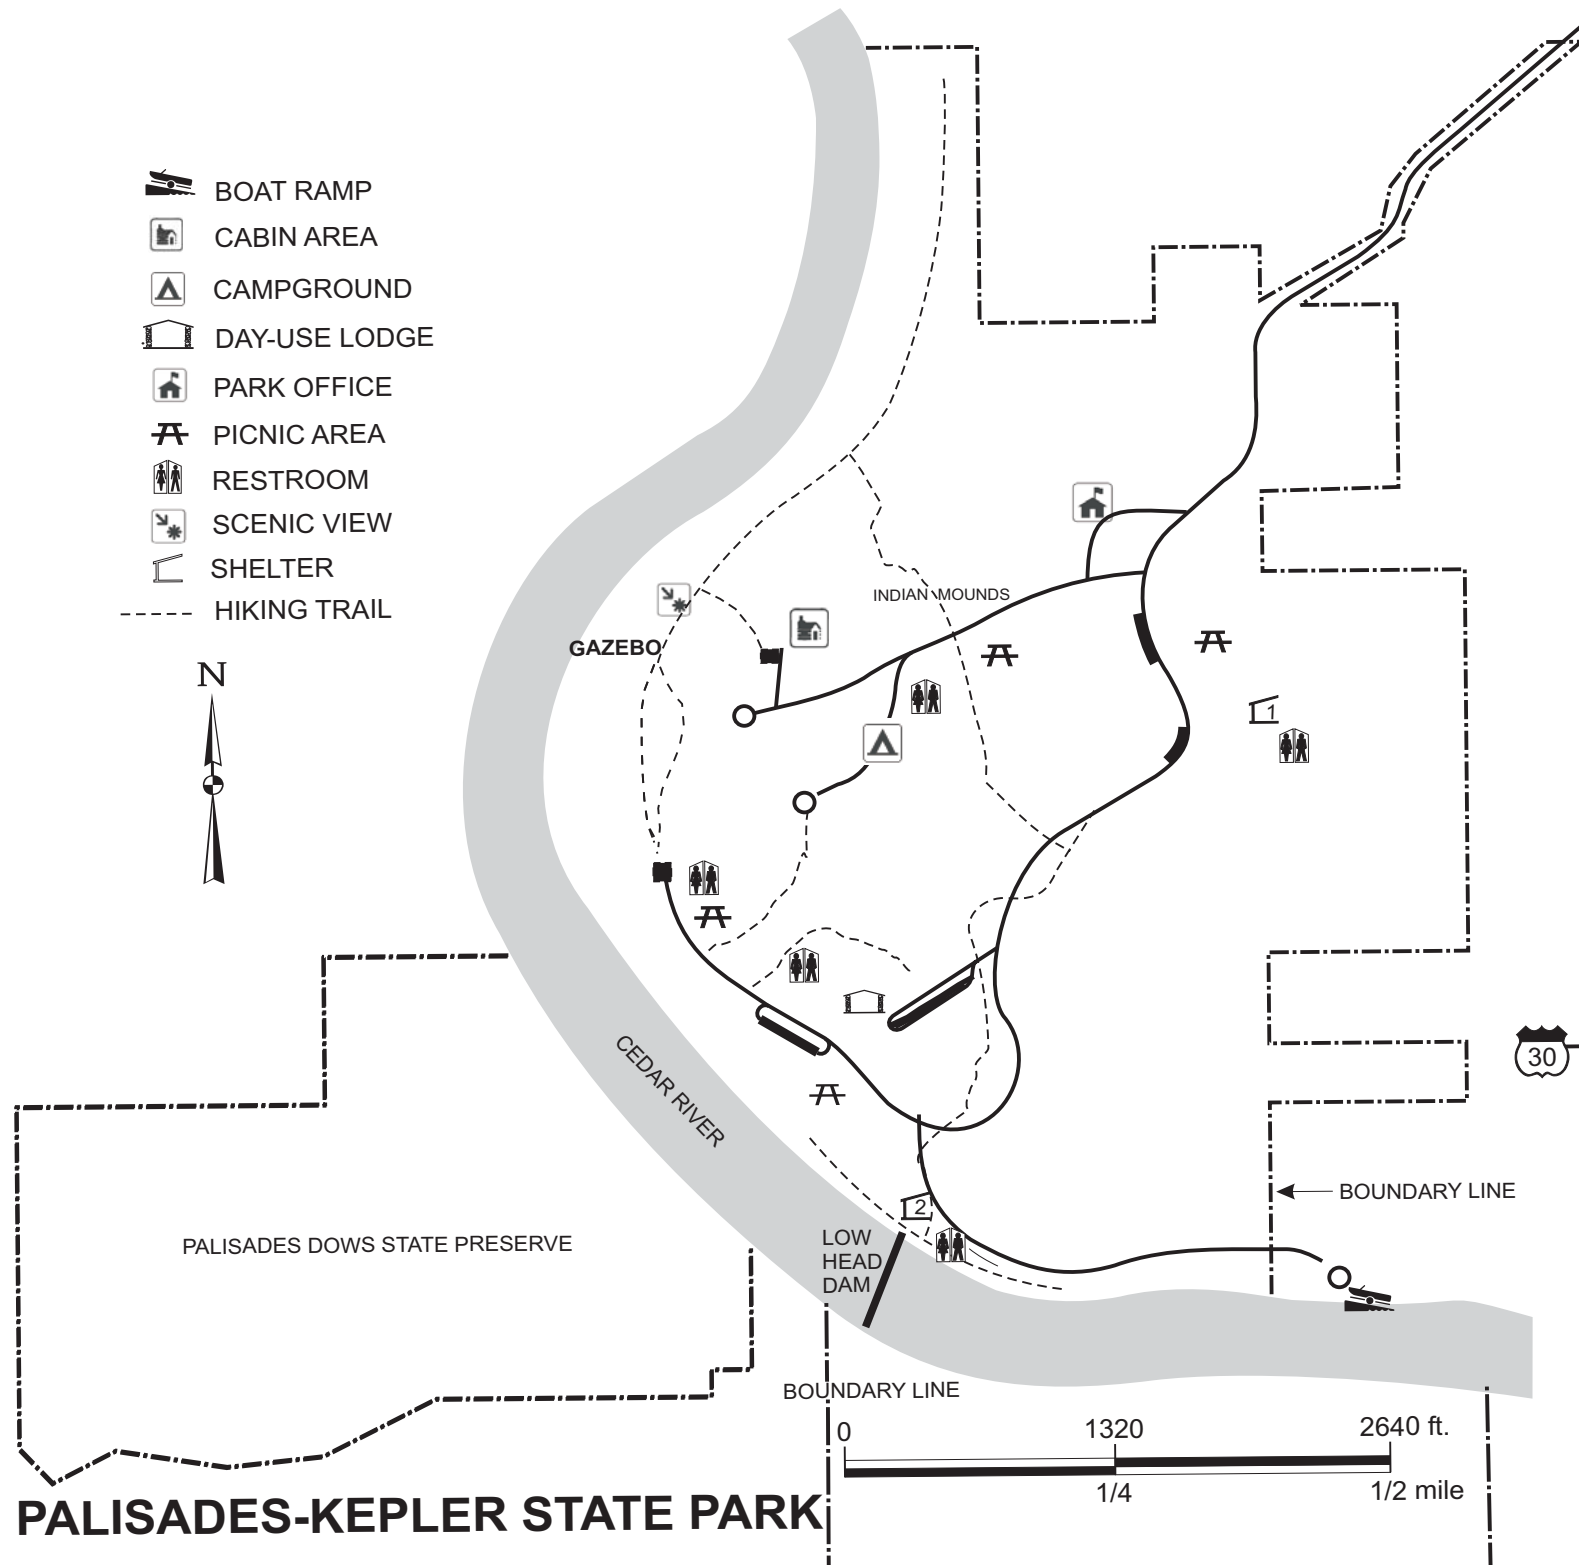

-  BOAT RAMP
-  CABIN AREA
-  CAMPGROUND
-  DAY-USE LODGE
-  PARK OFFICE
-  PICNIC AREA
-  RESTROOM
-  SCENIC VIEW
-  SHELTER
-  HIKING TRAIL

PALISADES-KEPLER STATE PARK